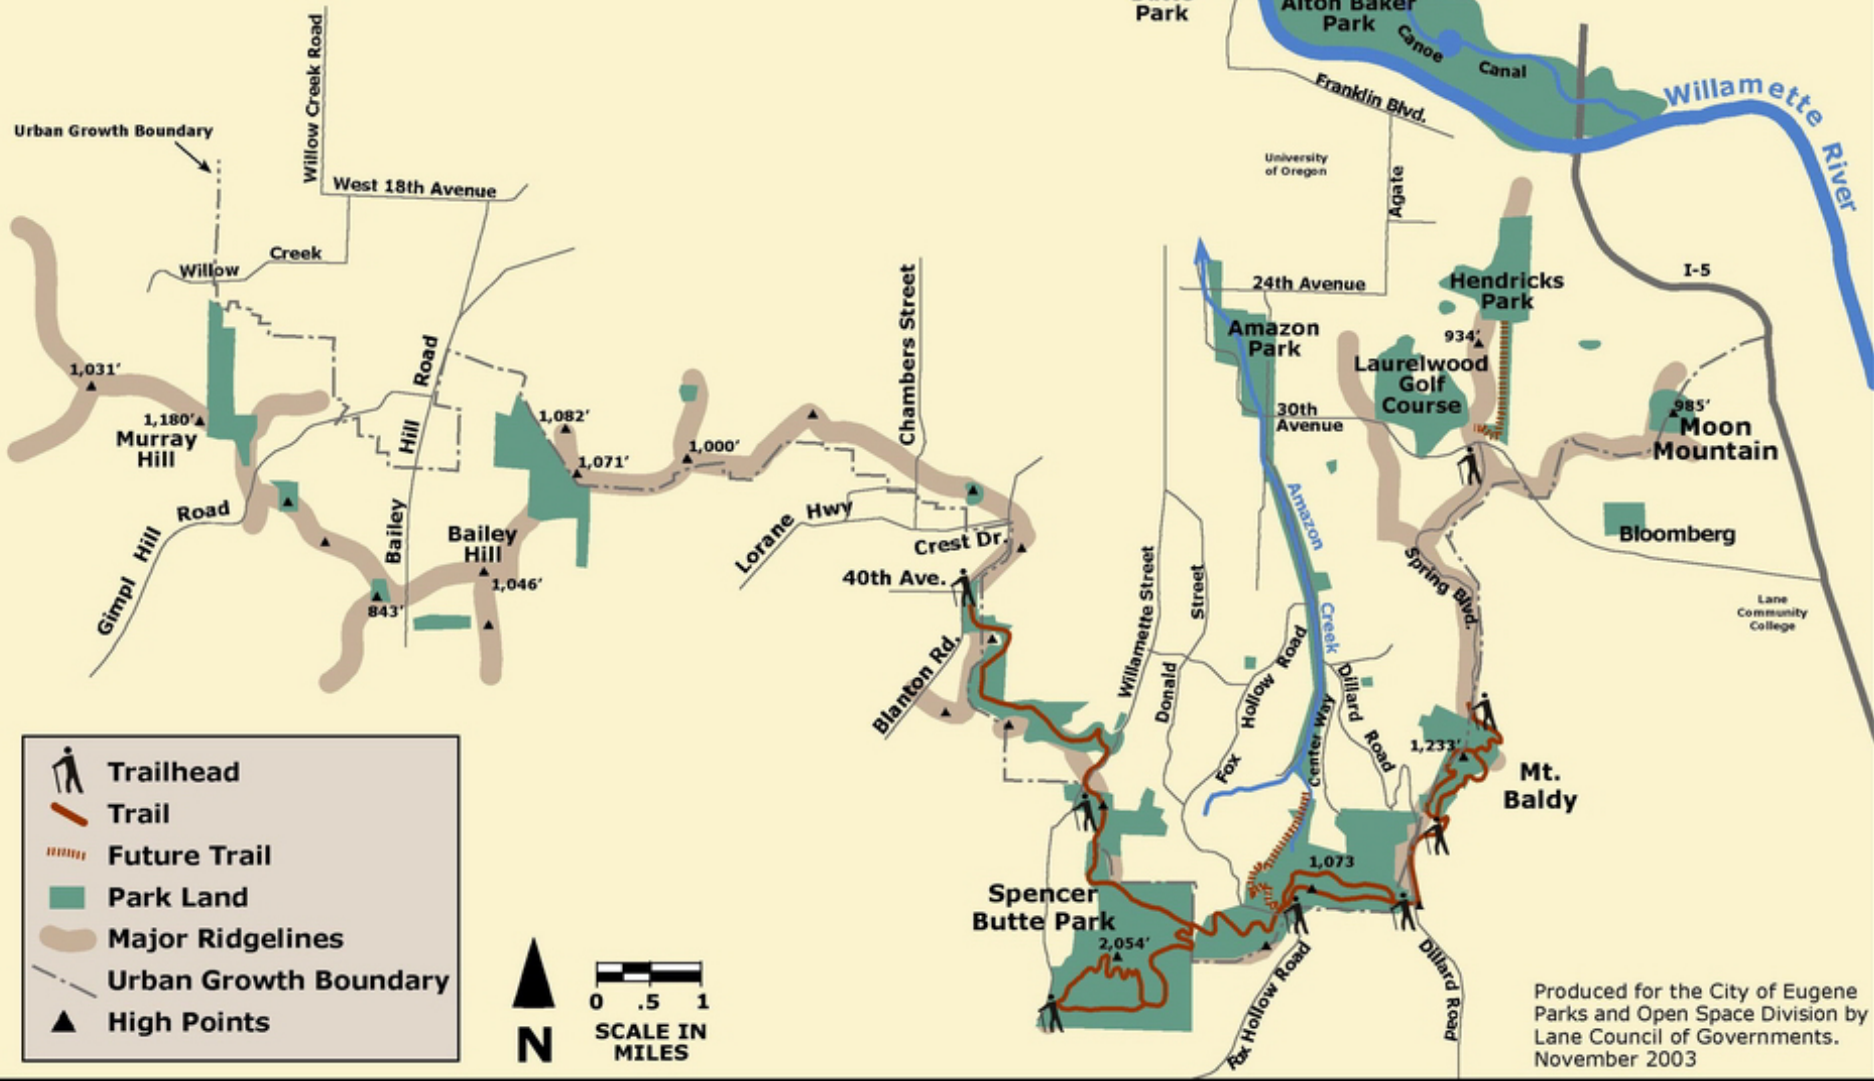

Ridgeline Trails

Produced for the City of Eugene Parks and Open Space Division by Lane Council of Governments. November 2003